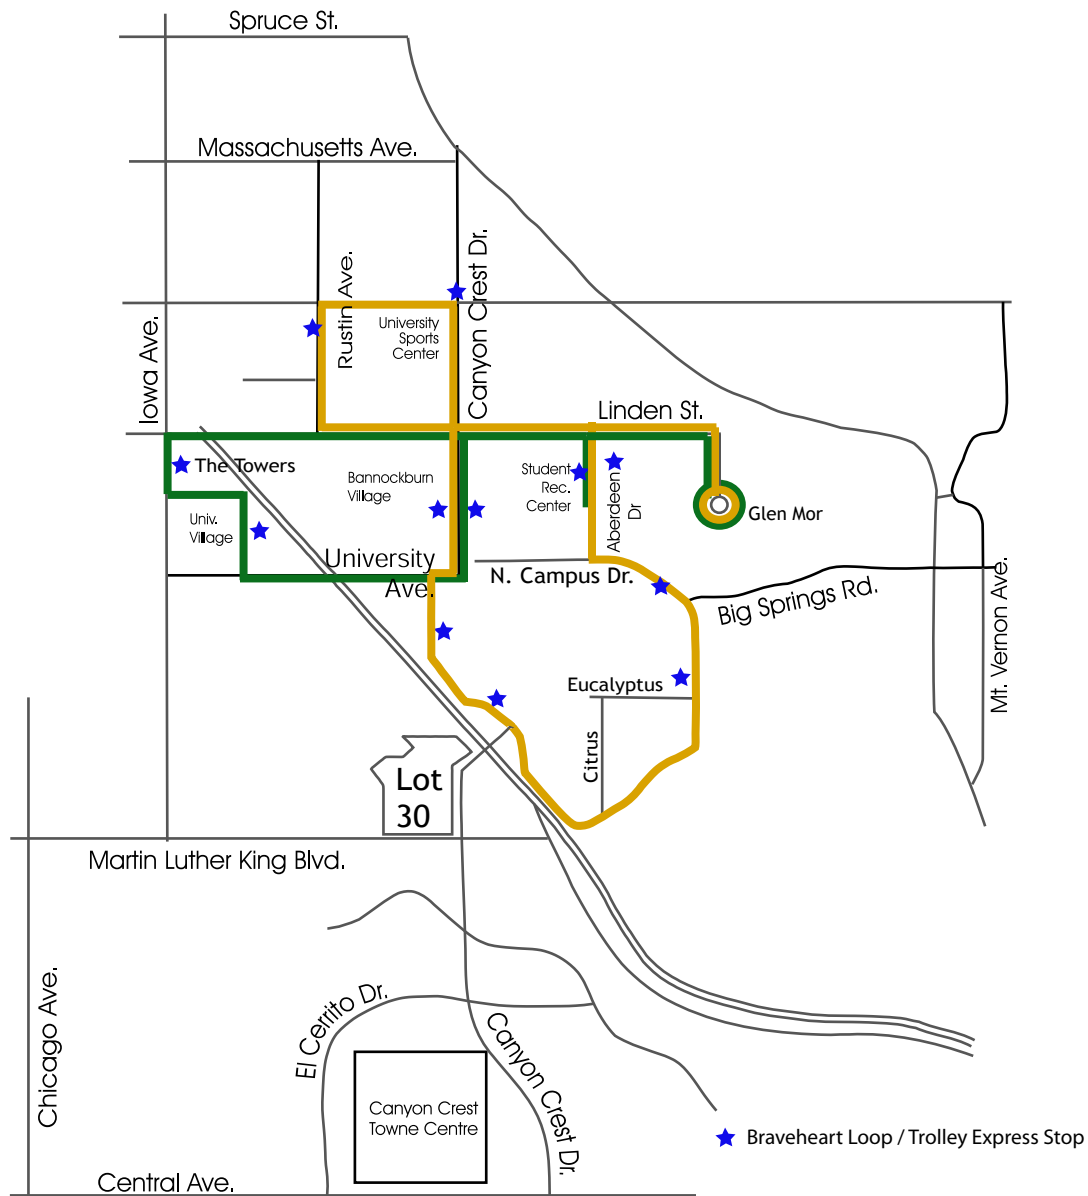

Highlander Shuttle Service

Beginning: Sept. 24, 2009 through June 11, 2010

All shuttle services operate when classes are in session only

Braveheart Loop

Trolley Express

*The Braveheart Loop offers continuous 30 min. service from 6:30am to 10:00pm.
The Trolley Express offers continuous 20 min. service from 6:30am to 10:00pm.*